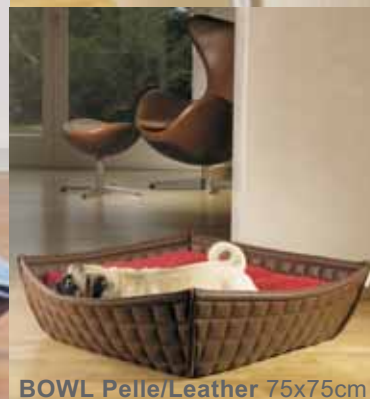

DIVAN 110x90cm

Bowl Feltro/Felt 75x75cm

CUBE Pelle/Leather 90x90cm

ARENA Feltro/Felt 85x75cm

BOWL Pelle/Leather 75x75cm

CUBE Pelle/Leather 126x90cm

STARLET Feltro/Felt ø100cm

**Colori della pelle/
Leather colours:**